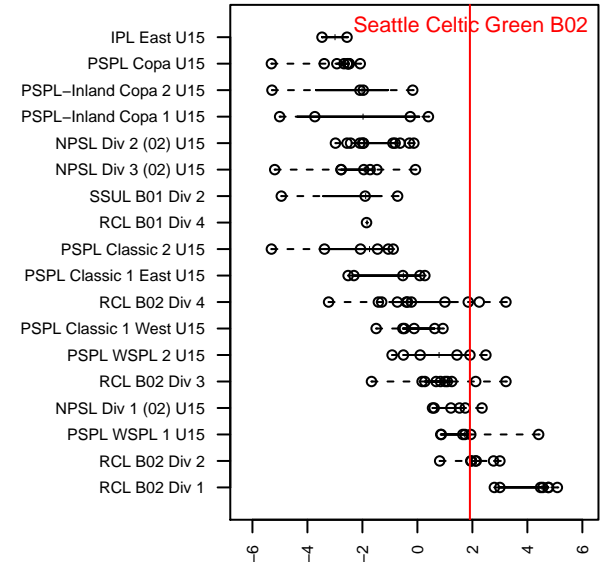

**attack and defense rating
relative to others at age
and all opponents in last 13 months**