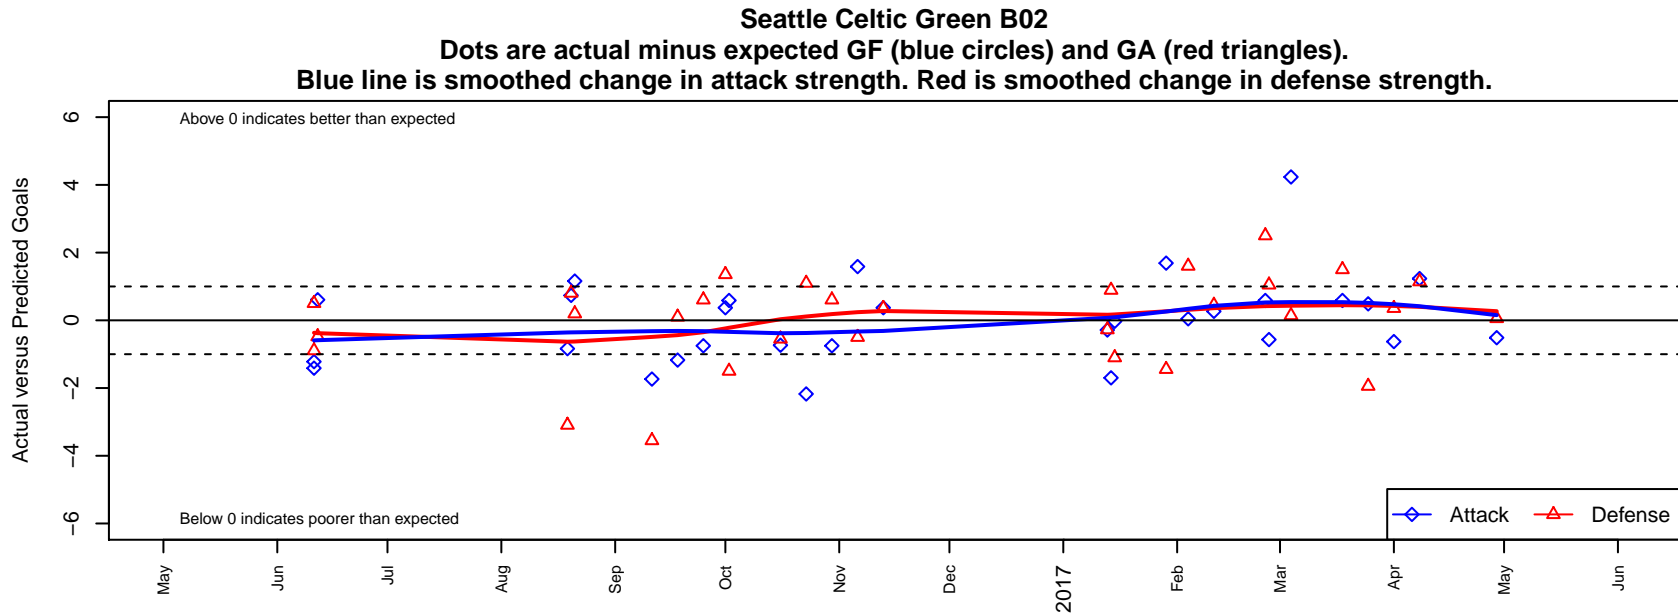

Seattle Celtic Green B02

Seattle Celtic
 Seattle, WA
 B02 total strength=1482
 attack=16.38 defense=6.89
 fall league = PSPL WSPL 2 U15
 spr league = Spr PSPL SuperLeague U15

alt names used:
 SEATTLE CELTIC B02 GREEN (WA)
 Seattle Celtic B02 Green
 Seattle Celtic B02 Green
 Seattle Celtic B02 Green
 SEATTLE CELTIC B02 GREEN (WA)
 Seattle Celtic B02 Green

Venues played:
 2016 Starfire Spring Classic BU15
 2016 Bigfoot Gold U15
 2016 PSPL WSPL 2 U15
 2016 PacNW Winter Classic Premier II U15
 2016 WA Cup HS Gold U15
 2016 Spr PSPL SuperLeague U15

**attack and defense variance (black dot)
relative to other teams
and top 10 in region**